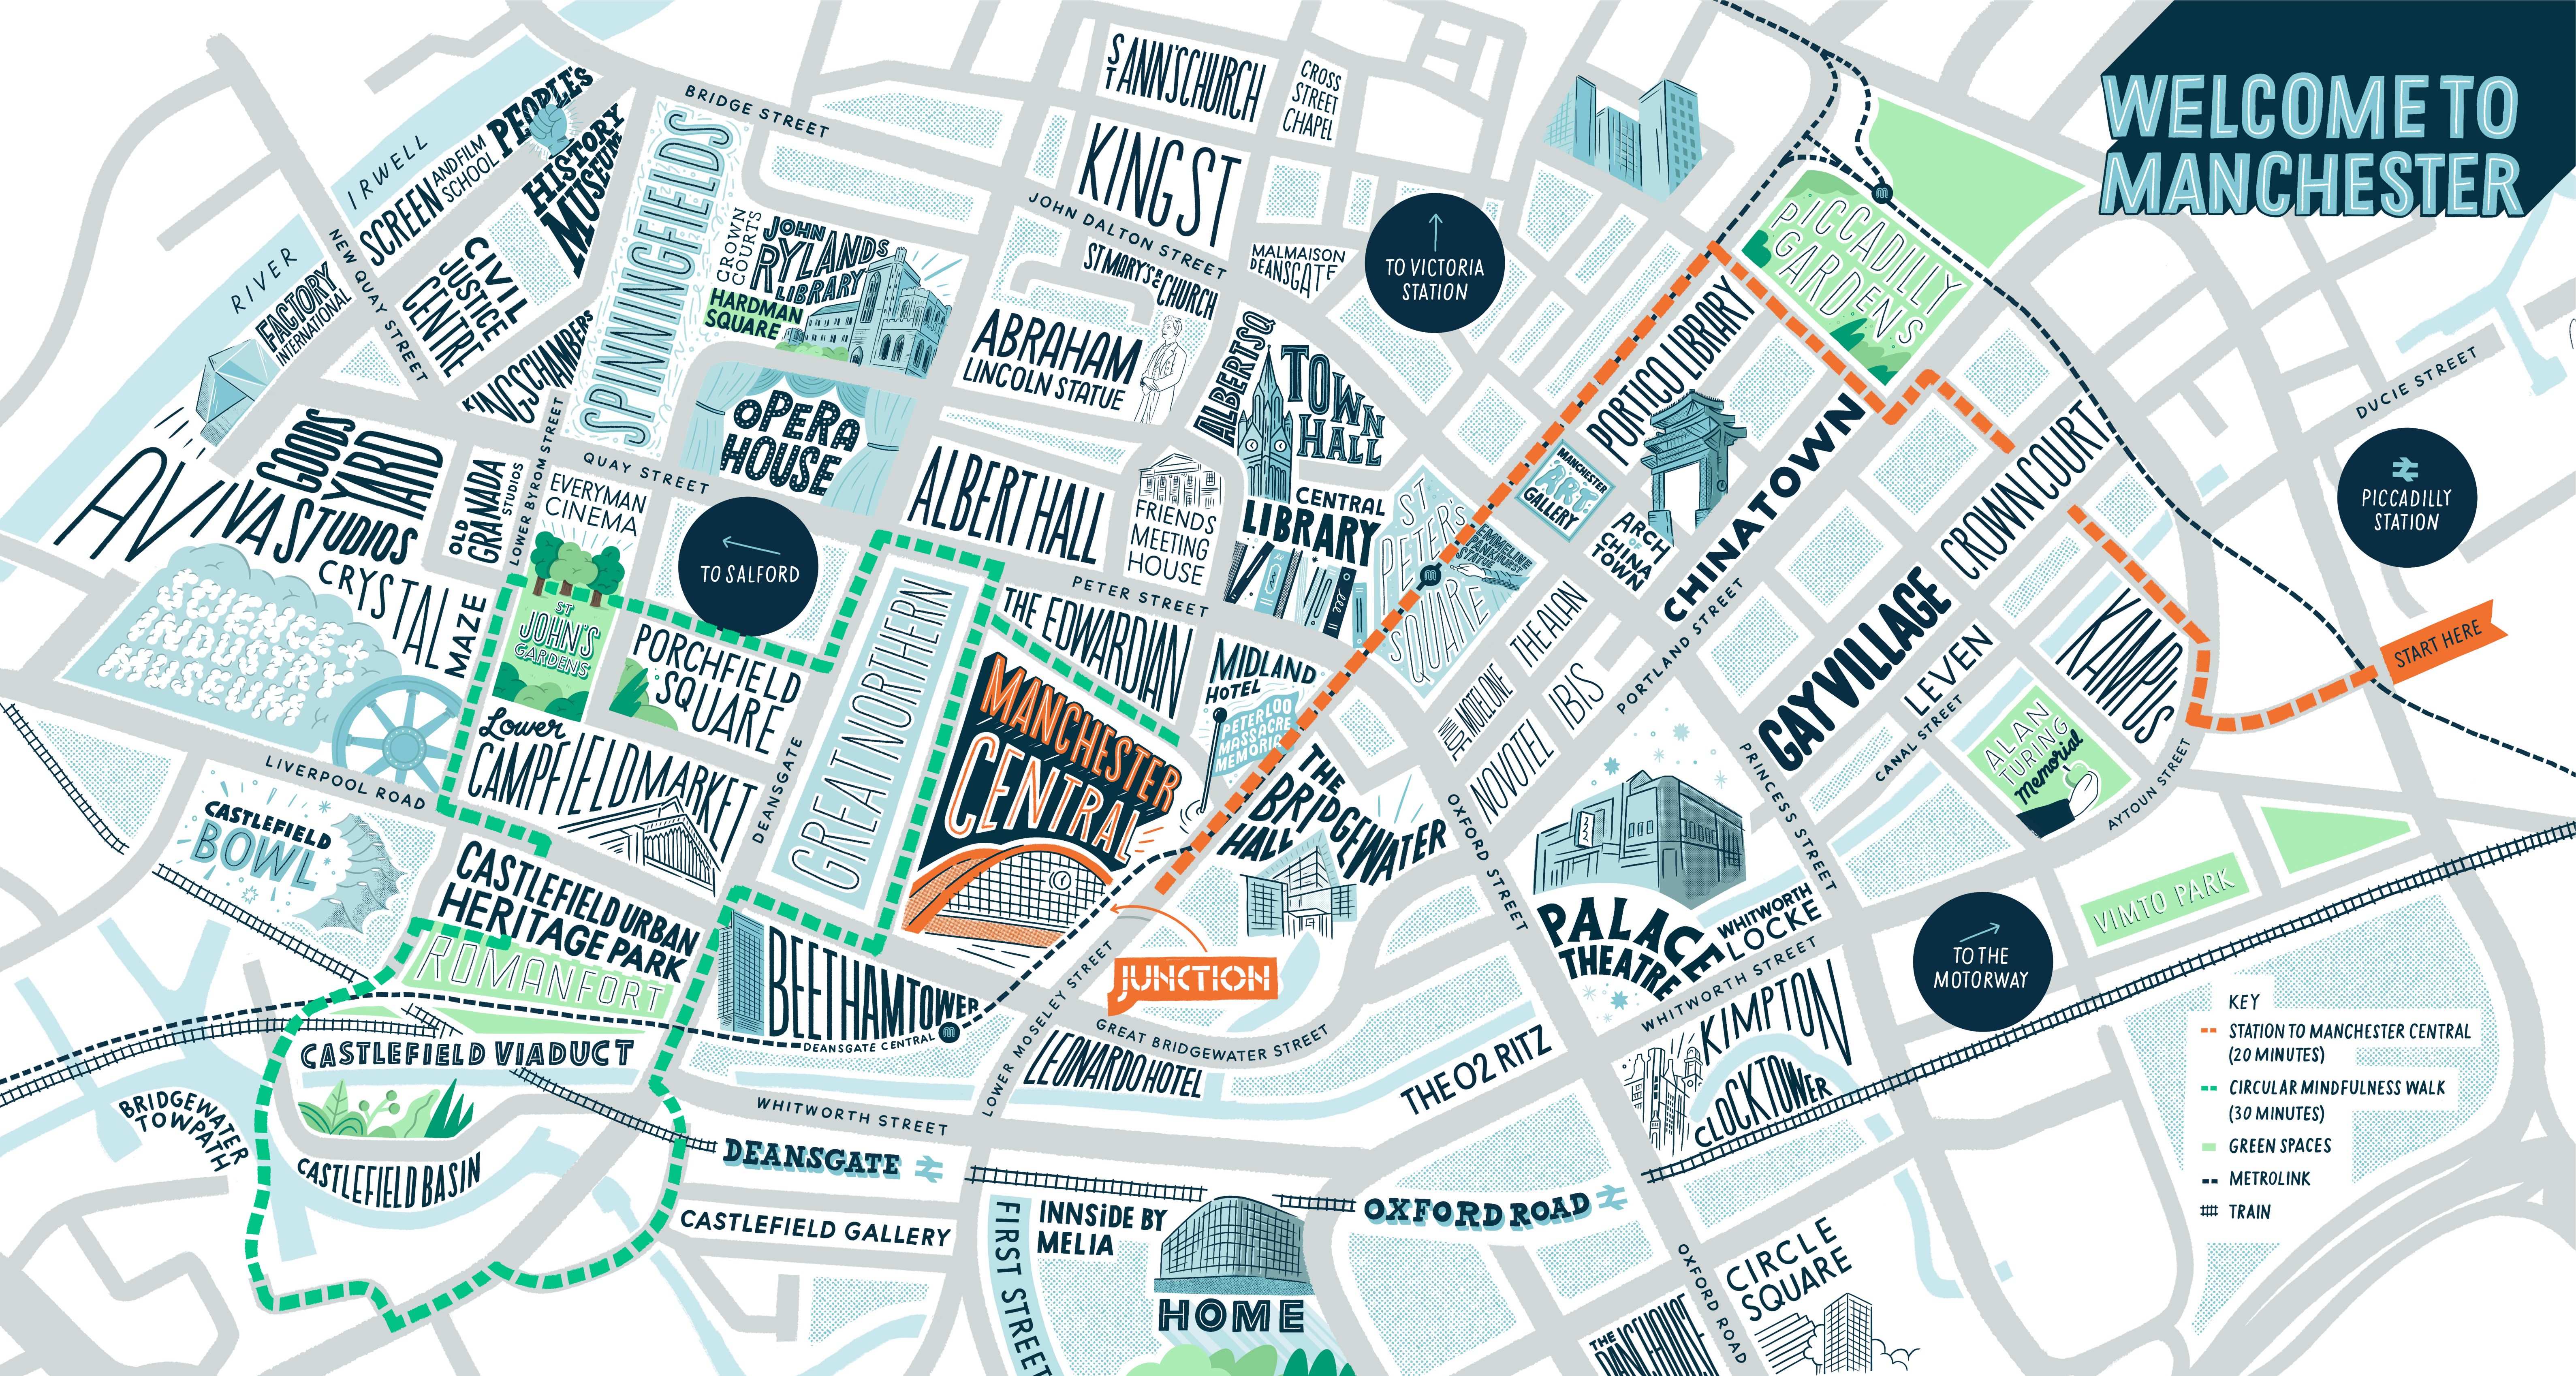

# WELCOME TO MANCHESTER

TO VICTORIA STATION

TO SALFORD

PICCADILLY STATION

START HERE

TO THE MOTORWAY

- KEY
- STATION TO MANCHESTER CENTRAL (20 MINUTES)
  - CIRCULAR MINDFULNESS WALK (30 MINUTES)
  - GREEN SPACES
  - METROLINK
  - # TRAIN